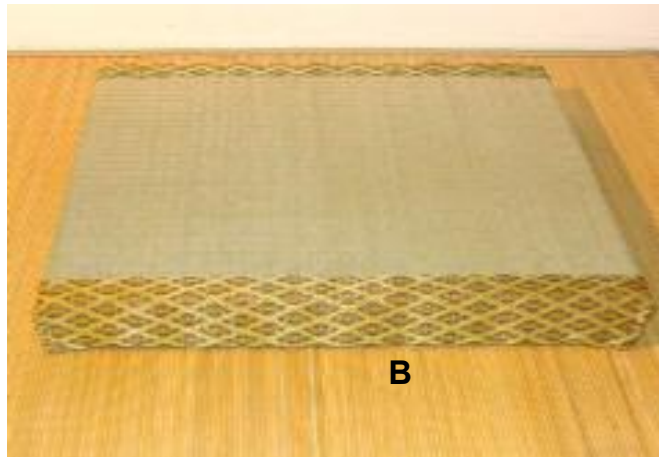

Meditation Tatami Mat

A. Item: 062705 - Tatami Mat, Half-Square, Size: 17-3/4 x 9" (45 x 22.5 cm), Color: Gold Edge; 10 pcs per Carton

B. Item: 062715 - Tatami Mat, Square, Size: 17-3/4 x 17-3/4" (45 x 45 cm), Color: Gold Edge; 10 pcs per Carton

C. Item: 062725 - Tatami Mat, Square Set, Size: 17-3/4 x 17-3/4" (45 x 45 cm), Color: Gold Edge; 6 pcs per Carton

D. Item: 062805 - Tatami Mat, Half Circle, Size: 2' Diameter, Color: Gold Edge; 10 pcs per Carton.

E. Item: 062815 - Tatami Mat, Circle, Size: 2' Diameter, Color: Gold; 5 pcs per Carton

F. Item: 062825 - Tatami Mat, Circle Set, Size: 2' Diameter, Color: Gold; 4 pcs per Carton