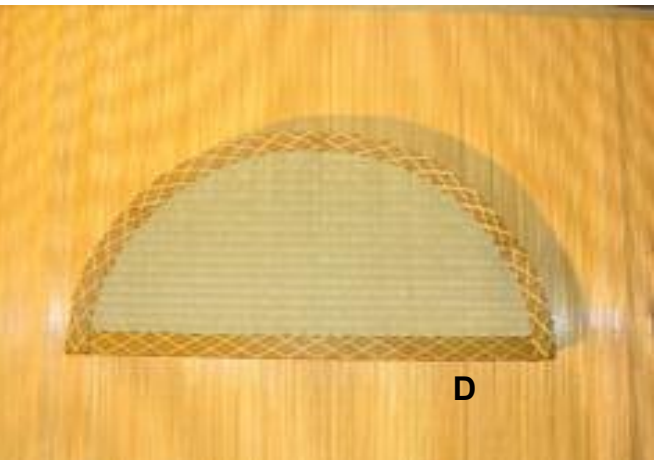

Meditation Tatami Mat

A. Item: 062705 - Tatami Mat, Half-Square, Size: 17-3/4 x 9" (45 x 22.5 cm), Color: Gold Edge; 10 pcs per Carton

B. Item: 062715 - Tatami Mat, Square, Size: 17-3/4 x 17-3/4" (45 x 45 cm), Color: Gold Edge; 10 pcs per Carton

C. Item: 062725 - Tatami Mat, Square Set, Size: 17-3/4 x 17-3/4" (45 x 45 cm), Color: Gold Edge; 6 pcs per Carton

D. Item: 062805 - Tatami Mat, Half Circle, Size: 2' Diameter, Color: Gold Edge; 10 pcs per Carton.

E. Item: 062815 - Tatami Mat, Circle, Size: 2' Diameter, Color: Gold; 5 pcs per Carton

F. Item: 062825 - Tatami Mat, Circle Set, Size: 2' Diameter, Color: Gold; 4 pcs per Carton