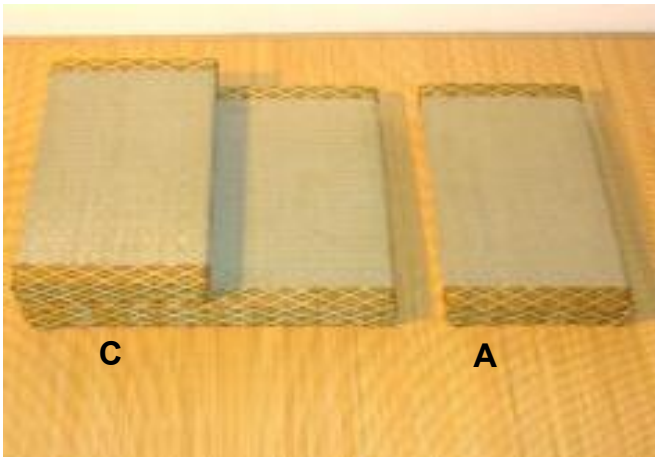

Meditation Tatami Mat

A. Item: 062705 - Tatami Mat, Half-Square, Size: 17-3/4 x 9" (45 x 22.5 cm), Color: Gold Edge; 10 pcs per Carton

B. Item: 062715 - Tatami Mat, Square, Size: 17-3/4 x 17-3/4" (45 x 45 cm), Color: Gold Edge; 10 pcs per Carton

C. Item: 062725 - Tatami Mat, Square Set, Size: 17-3/4 x 17-3/4" (45 x 45 cm), Color: Gold Edge; 6 pcs per Carton

D. Item: 062805 - Tatami Mat, Half Circle, Size: 2' Diameter, Color: Gold Edge; 10 pcs per Carton.

E. Item: 062815 - Tatami Mat, Circle, Size: 2' Diameter, Color: Gold; 5 pcs per Carton

F. Item: 062825 - Tatami Mat, Circle Set, Size: 2' Diameter, Color: Gold; 4 pcs per Carton