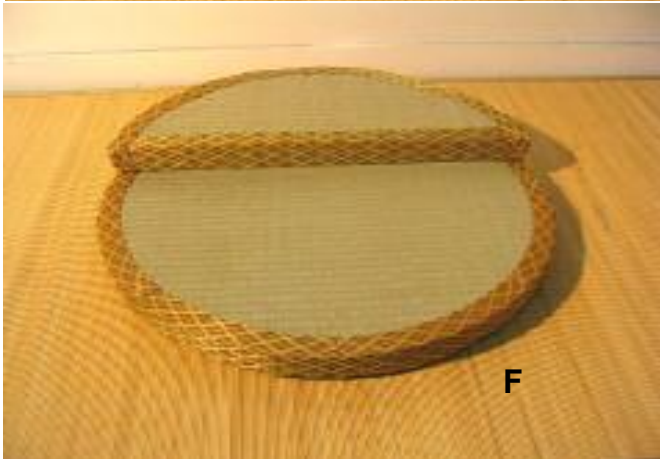

Meditation Tatami Mat

A. Item: 062705 - Tatami Mat, Half-Square, Size: 17-3/4 x 9" (45 x 22.5 cm), Color: Gold Edge; 10 pcs per Carton

B. Item: 062715 - Tatami Mat, Square, Size: 17-3/4 x 17-3/4" (45 x 45 cm), Color: Gold Edge; 10 pcs per Carton

C. Item: 062725 - Tatami Mat, Square Set, Size: 17-3/4 x 17-3/4" (45 x 45 cm), Color: Gold Edge; 6 pcs per Carton

D. Item: 062805 - Tatami Mat, Half Circle, Size: 2' Diameter, Color: Gold Edge; 10 pcs per Carton.

E. Item: 062815 - Tatami Mat, Circle, Size: 2' Diameter, Color: Gold; 5 pcs per Carton

F. Item: 062825 - Tatami Mat, Circle Set, Size: 2' Diameter, Color: Gold; 4 pcs per Carton