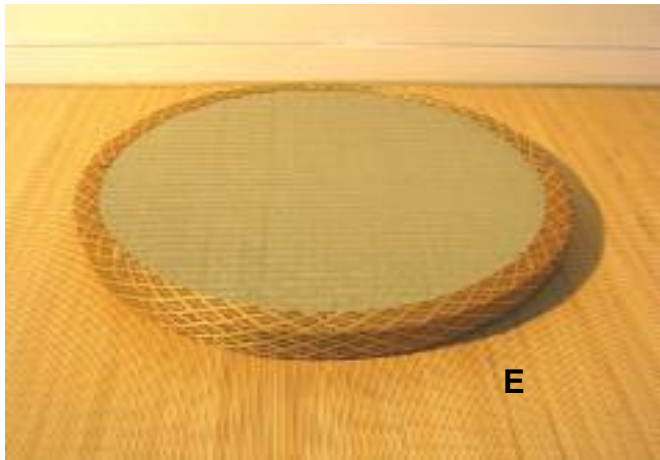

Meditation Tatami Mat

A. Item: 062705 - Tatami Mat, Half-Square, Size: 17-3/4 x 9" (45 x 22.5 cm), Color: Gold Edge; 10 pcs per Carton

B. Item: 062715 - Tatami Mat, Square, Size: 17-3/4 x 17-3/4" (45 x 45 cm), Color: Gold Edge; 10 pcs per Carton

C. Item: 062725 - Tatami Mat, Square Set, Size: 17-3/4 x 17-3/4" (45 x 45 cm), Color: Gold Edge; 6 pcs per Carton

D. Item: 062805 - Tatami Mat, Half Circle, Size: 2' Diameter, Color: Gold Edge; 10 pcs per Carton.

E. Item: 062815 - Tatami Mat, Circle, Size: 2' Diameter, Color: Gold; 5 pcs per Carton

F. Item: 062825 - Tatami Mat, Circle Set, Size: 2' Diameter, Color: Gold; 4 pcs per Carton